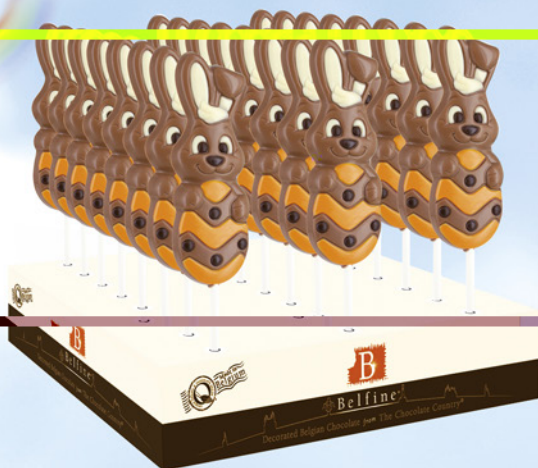

Belfine®  
Fine Belgian Chocolate

The Spring 2020 Collection

Decorated Belgian Chocolate from The Chocolate Country®

LP15KMT 23 G

LPA96D 35 G

Decorated Belgian Chocolate from The Chocolate Country®

# Easter Lollipops

LPA33KMD 35 G

LPA39D2 35 G

<b>LPA15KMT</b>	Long Pop Bunny Théo, coloured milk		
QTY / PACK	WEIGHT	HEIGHT	
24 pcs	23 g	169 mm	

<b>LPA96D</b>	Lollipop Bunny Théo, coloured milk & 7xcoloured white		
QTY / PACK	WEIGHT	HEIGHT	
21 pcs	35 g	157 mm	

<b>LPA33KMD</b>	Lollipop Bunny Pablo, misc. coloured milk		
QTY / PACK	WEIGHT	HEIGHT	
21 pcs	35 g	162 mm	

<b>LPA39D2</b>	Lollipop Sammy Duck, misc. 14xcoloured milk & 7xcoloured dark		
QTY / PACK	WEIGHT	HEIGHT	
21 pcs	35 g	162 mm	